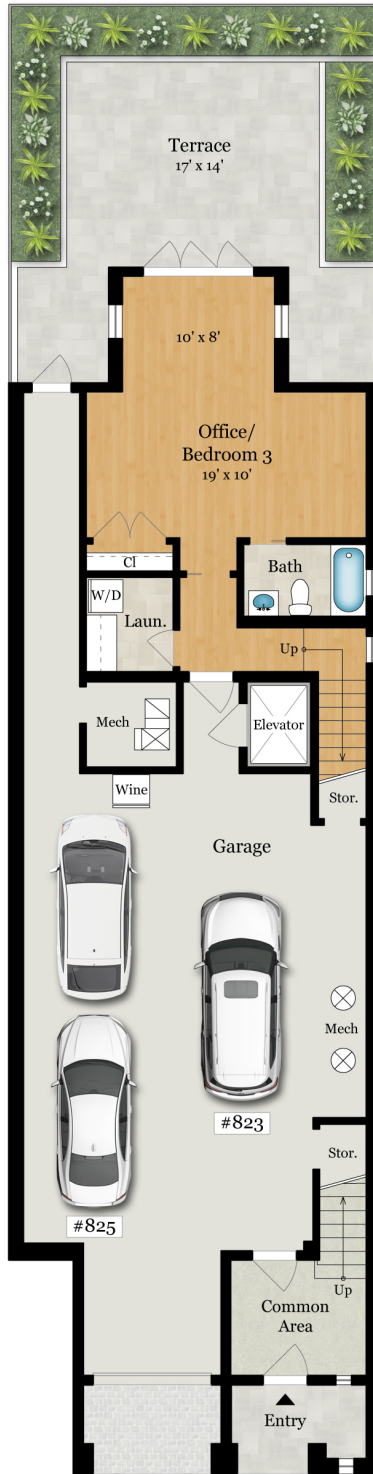

# 823 LAKE STREET

SAN FRANCISCO, CA 94118

## FIRST FLOOR

823 Lake St: 565 SQ FT  
Common Area: 150 SQ FT  
Garage: 1,095 SQ FT

Estimated Total  
Square Footage: 2,220 SQ FT  
*Calculated from outside face of exterior walls.*

- Plus 1,095 SQ FT Garage on First Floor
- Plus 300 SQ FT Common Area

## SECOND FLOOR

823 Lake St: 1,655 SQ FT  
Common Area: 90 SQ FT