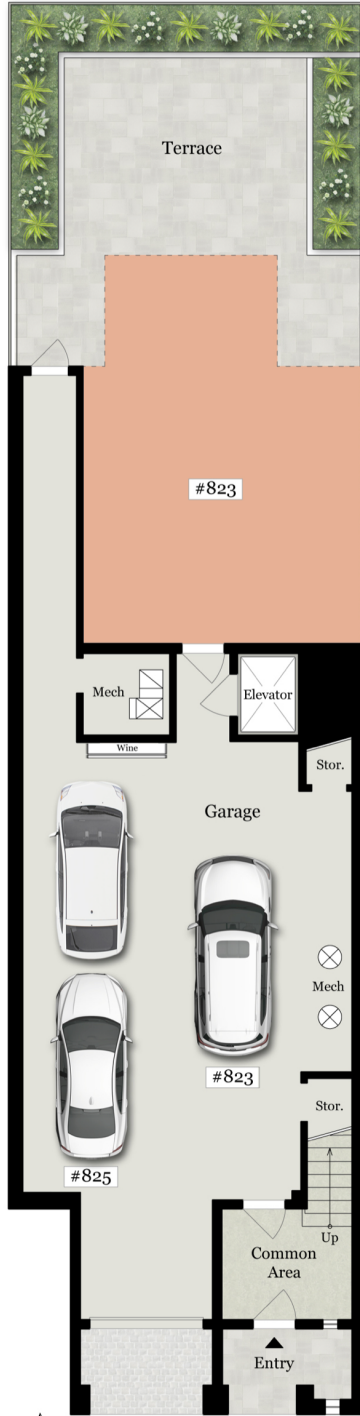

# 825 LAKE STREET

SAN FRANCISCO, CA 94118

Estimated Total  
Square Footage: 2,715 SQ FT  
*Calculated from outside face of exterior walls.*

- Plus 1,095 SQ FT Garage on First Floor
- Plus 300 SQ FT Common Area

**FIRST FLOOR**  
Common Area: 150 SQ FT  
Garage: 1,095 SQ FT

## SECOND FLOOR

825 Lake St: 80 SQ FT  
Common Area: 90 SQ FT

**THIRD FLOOR**  
825 Lake St: 1,790 SQ FT  
Common Area: 30 SQ FT

**THIRD FLOOR**  
825 Lake St: 845 SQ FT  
Common Area: 30 SQ FT

Rendering by Floor Plan Visuals.  
All measurements are approximate. While deemed reliable, no information on these floor plans should be relied upon without independent verification.