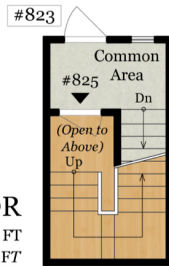

# 825 LAKE STREET

SAN FRANCISCO, CA 94118

Estimated Total  
Square Footage: 2,715 SQ FT  
*Calculated from outside face of exterior walls.*

- Plus 1,095 SQ FT Garage on First Floor
- Plus 300 SQ FT Common Area

**FIRST FLOOR**  
Common Area: 150 SQ FT  
Garage: 1,095 SQ FT

## SECOND FLOOR

825 Lake St: 80 SQ FT  
Common Area: 90 SQ FT

**THIRD FLOOR**  
825 Lake St: 1,790 SQ FT  
Common Area: 30 SQ FT

**THIRD FLOOR**  
825 Lake St: 845 SQ FT  
Common Area: 30 SQ FT

Rendering by Floor Plan Visuals.  
All measurements are approximate. While deemed reliable, no information on these floor plans should be relied upon without independent verification.